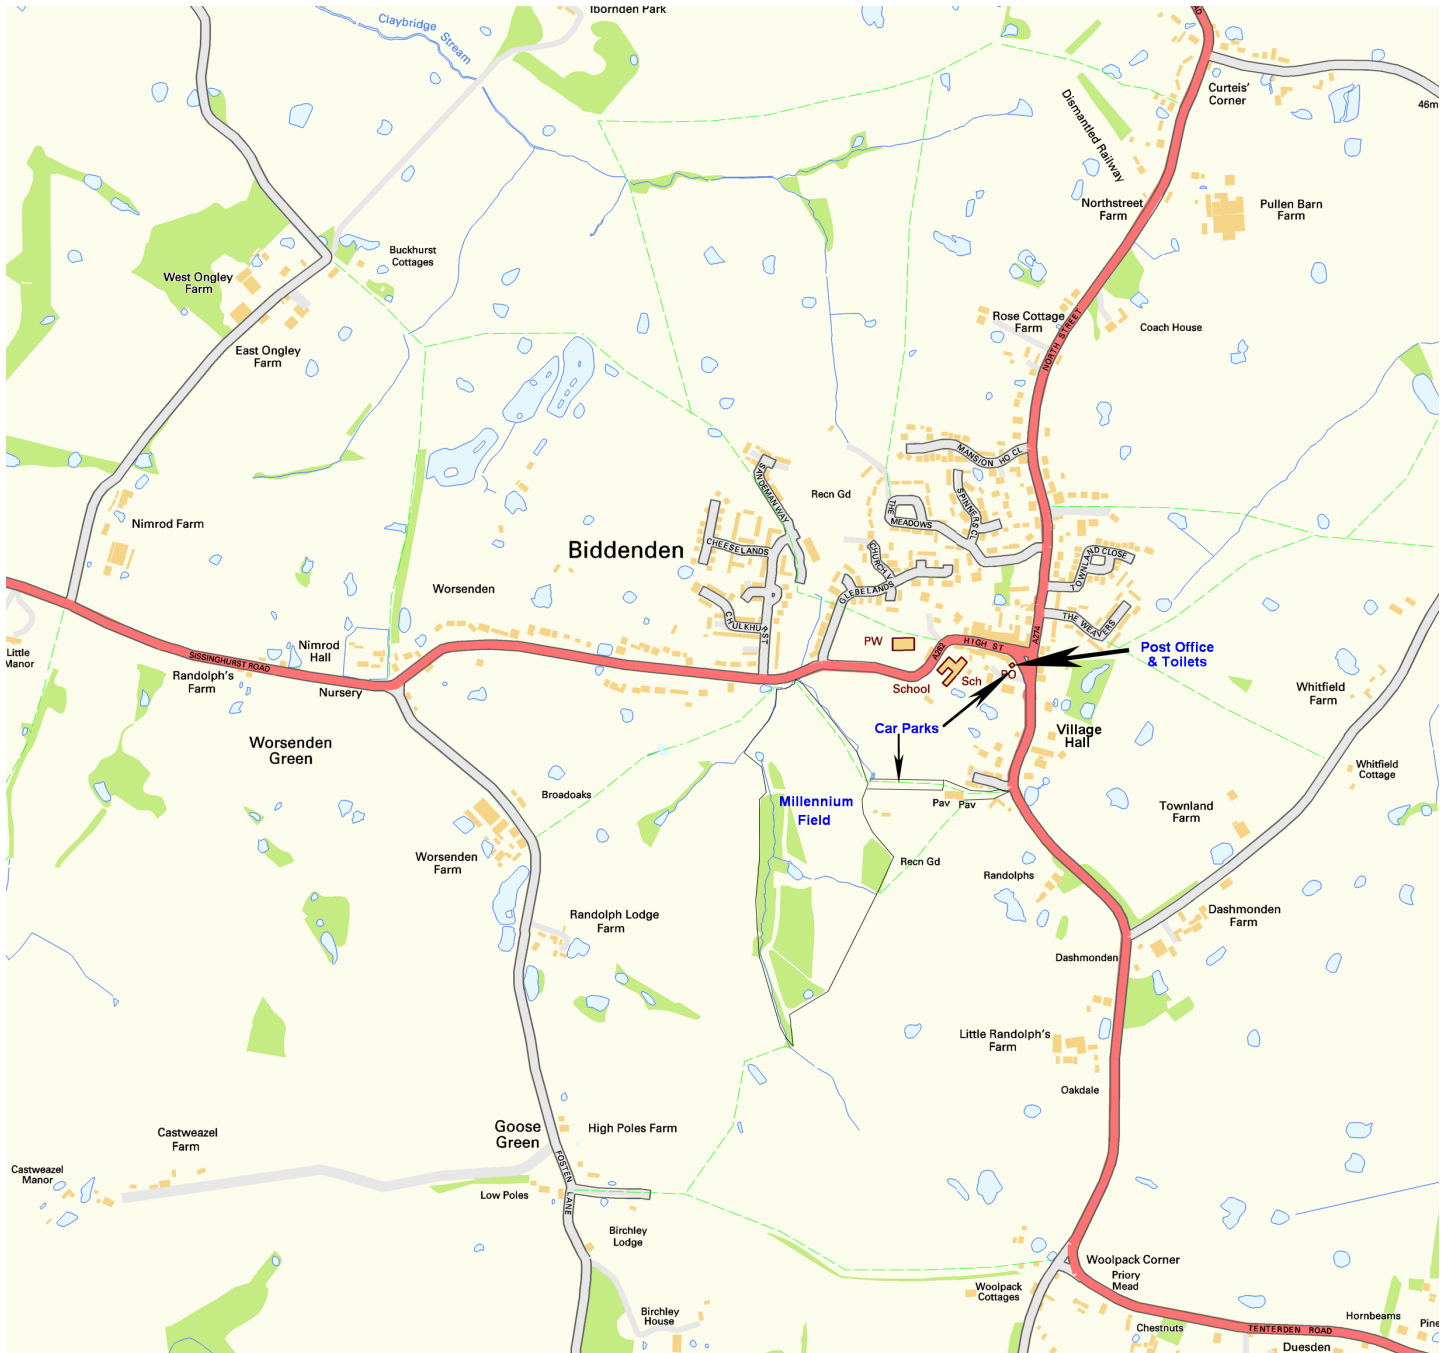

BIDDENDEN
Biddenden
Kent UK

Foot Path ———

Map reproduced with kind permission of Ordnance Survey